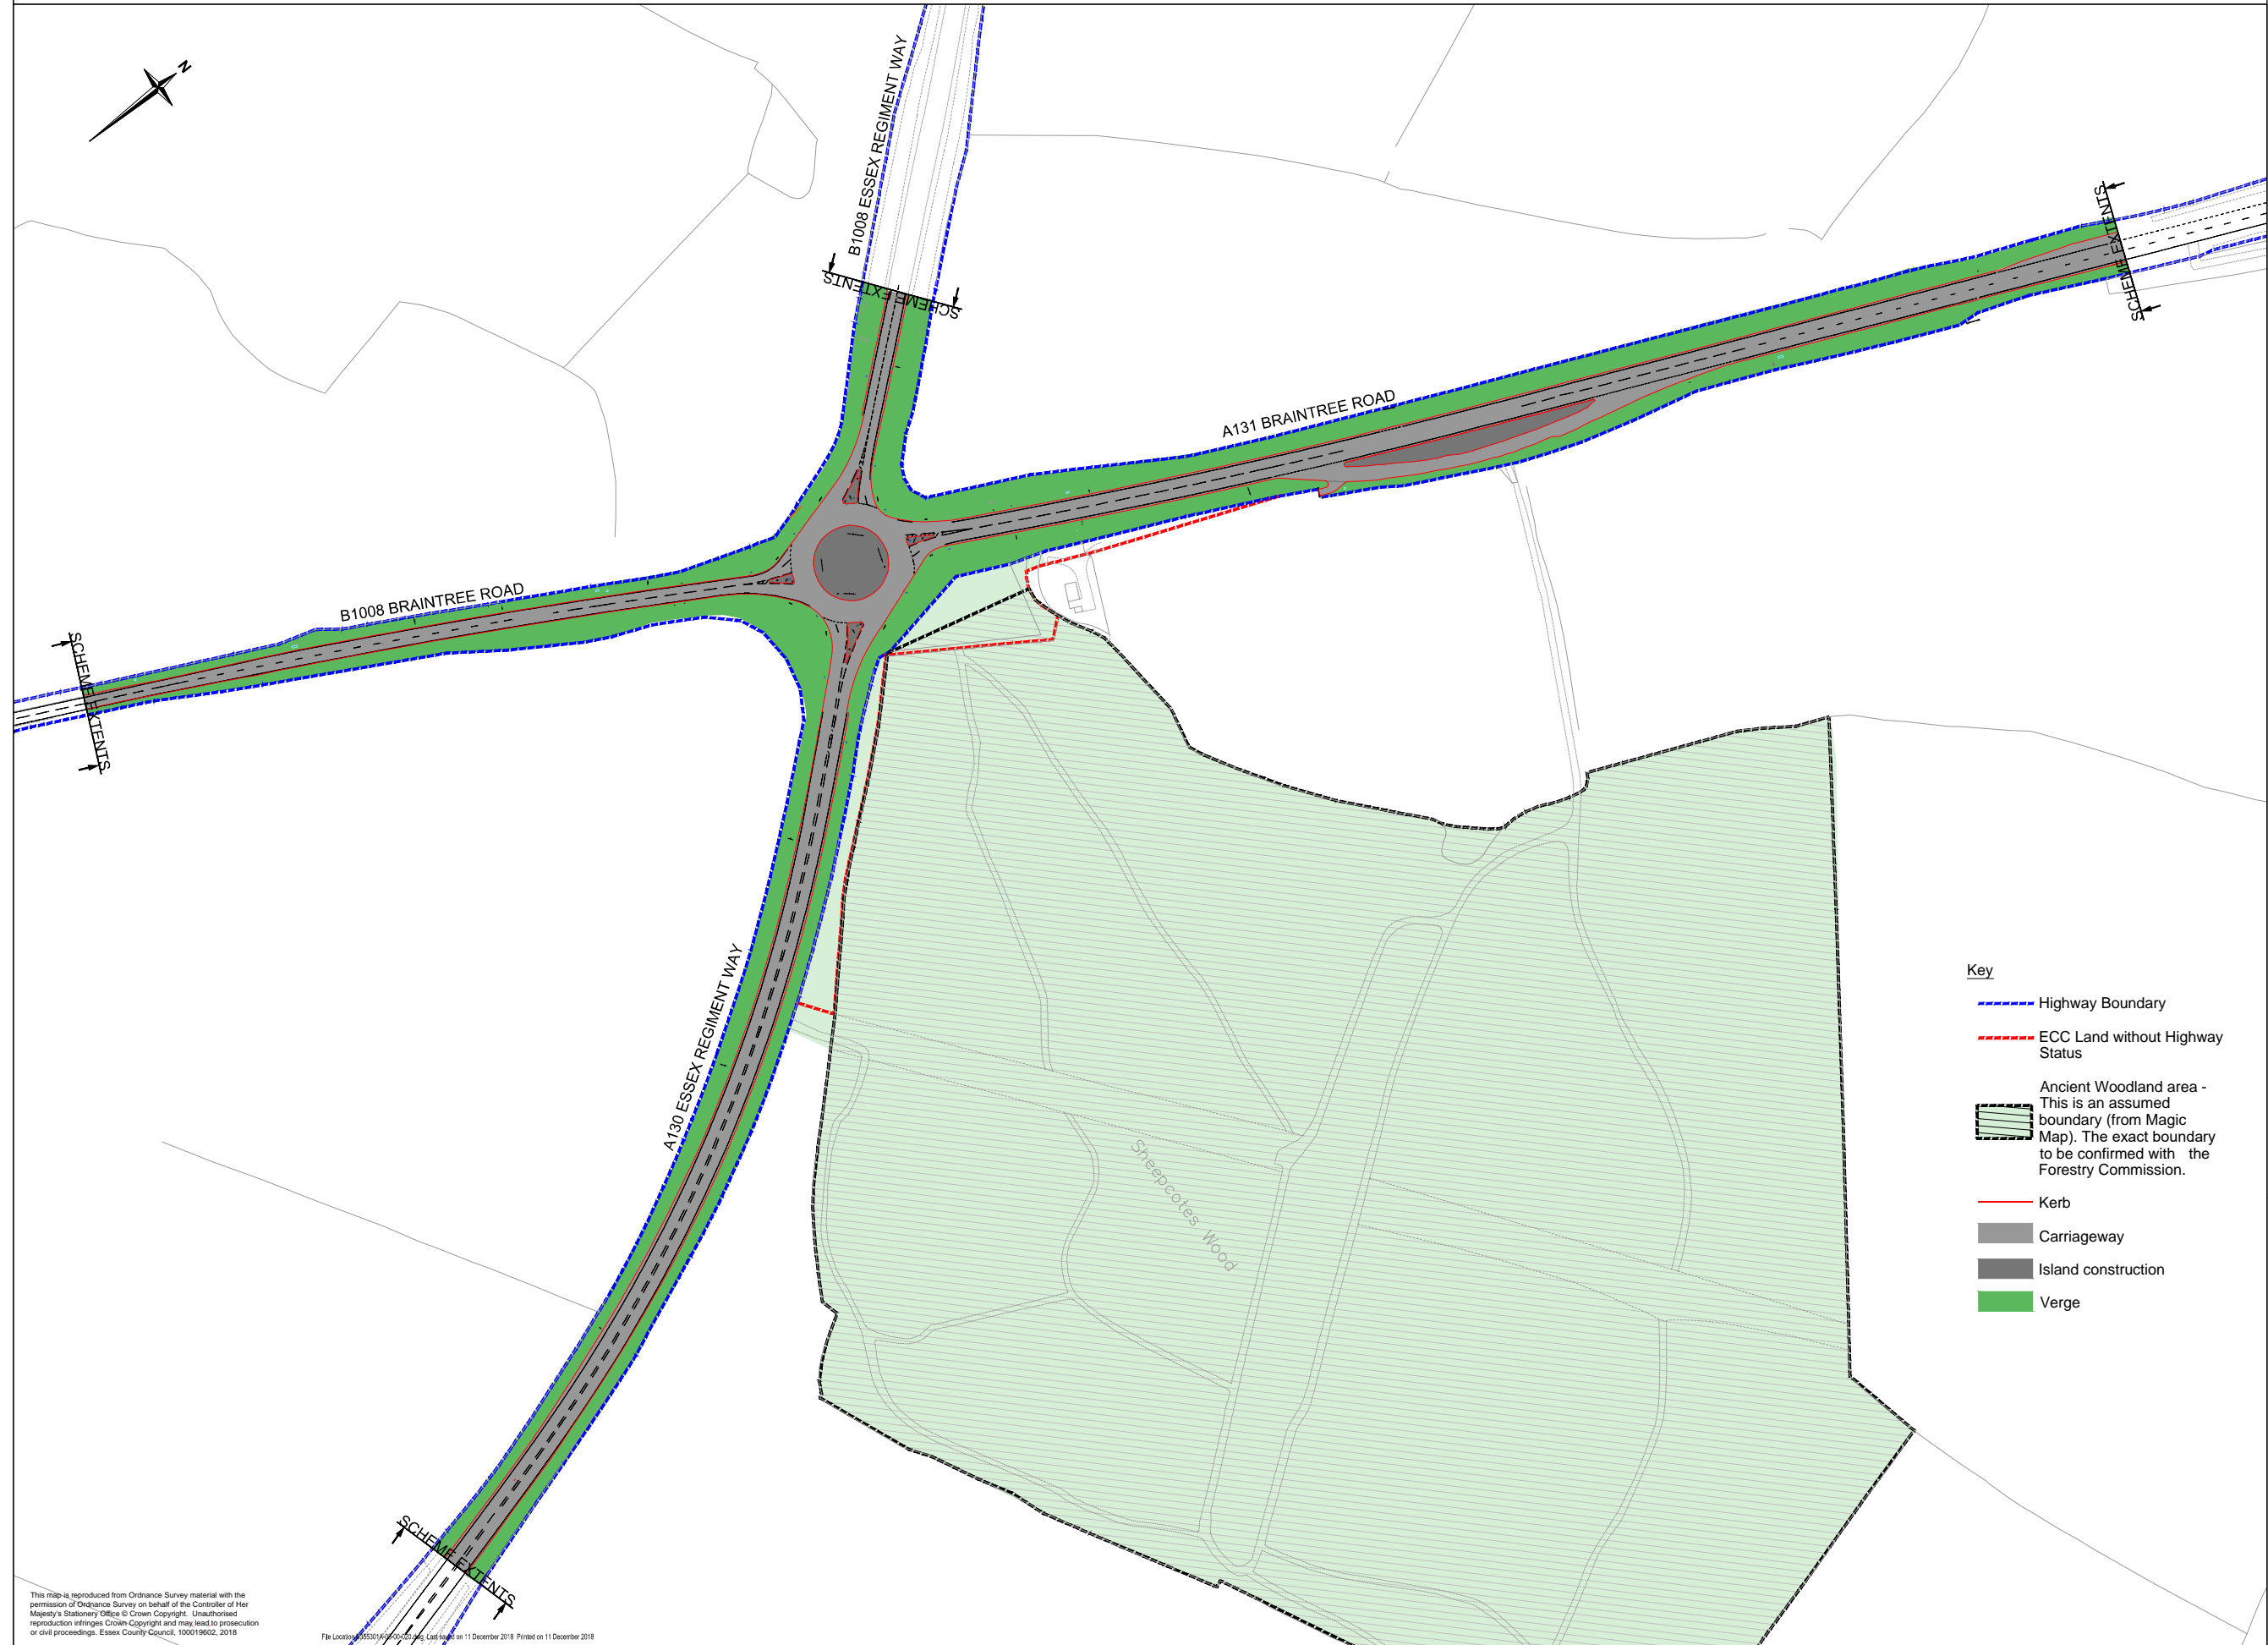

A131 CHELMSFORD TO BRAINTREE RBS SHEEPCOTES ROUNDABOUT - EXISTING LAYOUT

1. **Key**
2. Highway Boundary
   - ECC Land without Highway Status
   - Ancient Woodland area - This is an assumed boundary (from Magic Map). The exact boundary to be confirmed with the Forestry Commission.
   - Kerb
   - Carriageway
   - Island construction
   - Verge